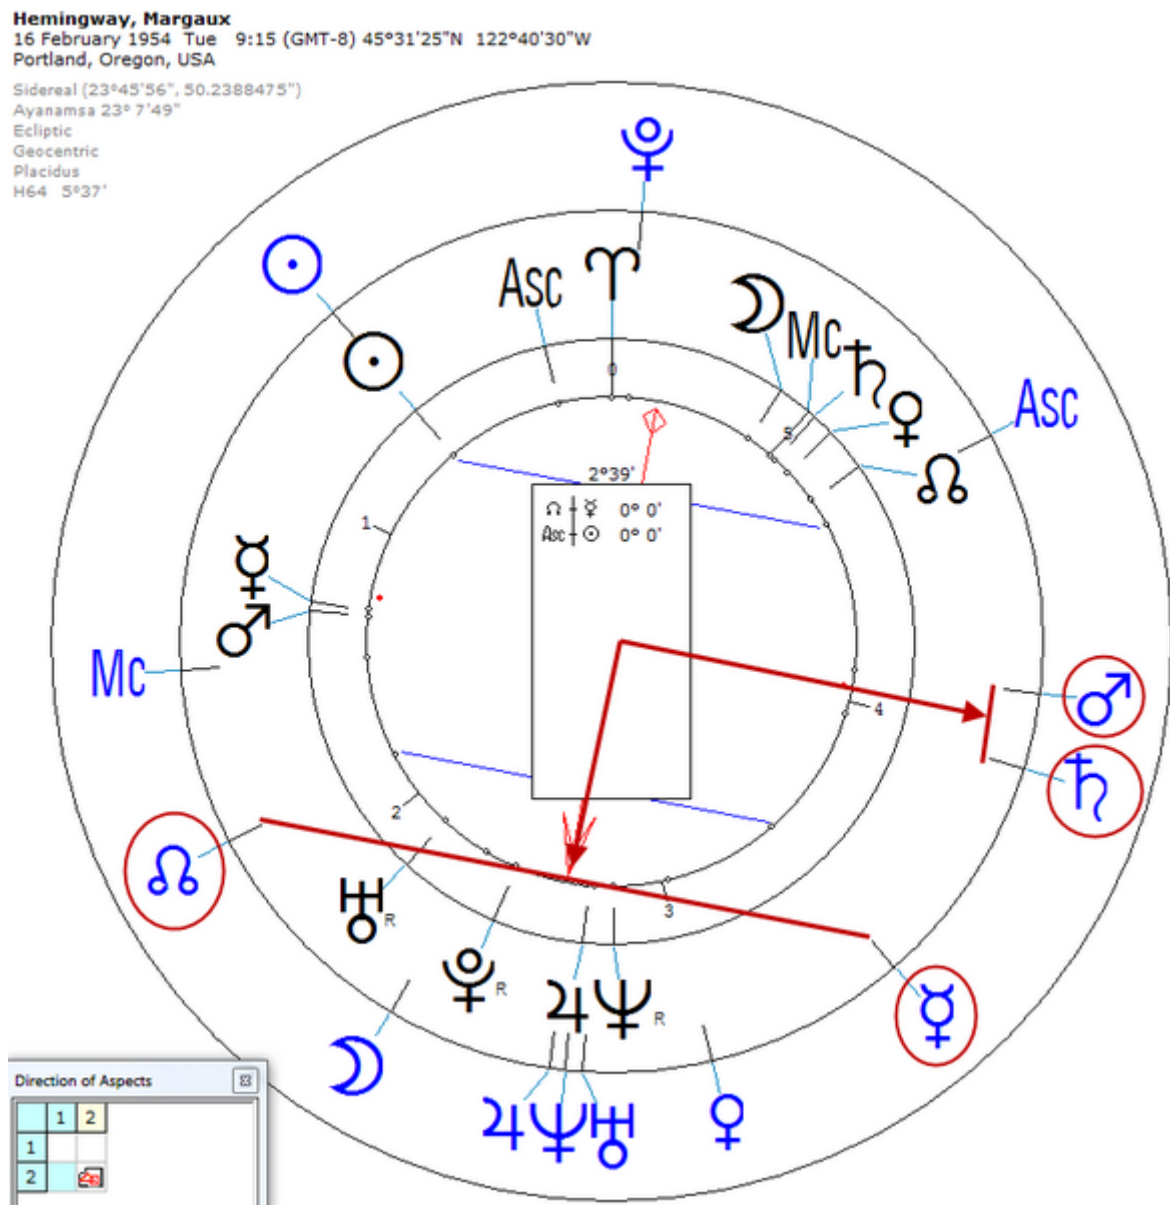

Her death certificate gives her date of death as July 1, 1996, a suicide by drug overdose, in Los Angeles.

Solar Return (Harmonic 64)

Solar  $\♂/\♁$  = Solar  $\♀/\♁$

Herzl, Hans

10 June 1891 at 03:30 (= 03:30 AM )Vienna, Austria, 48n13, 16e20